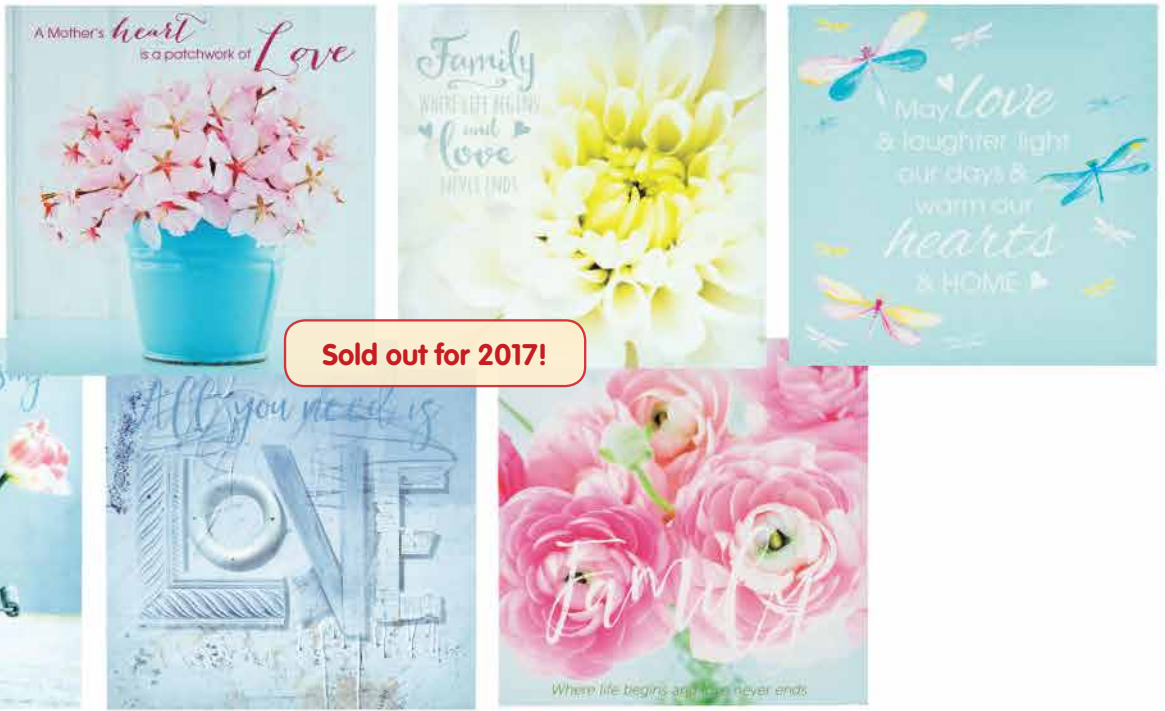

LCP17
LOVING CANVAS PRINTS

200mmW x 200mmH x 18mmD.
Shrink wrap. Six assorted designs.

$3.90 ea

Sold out for 2017!